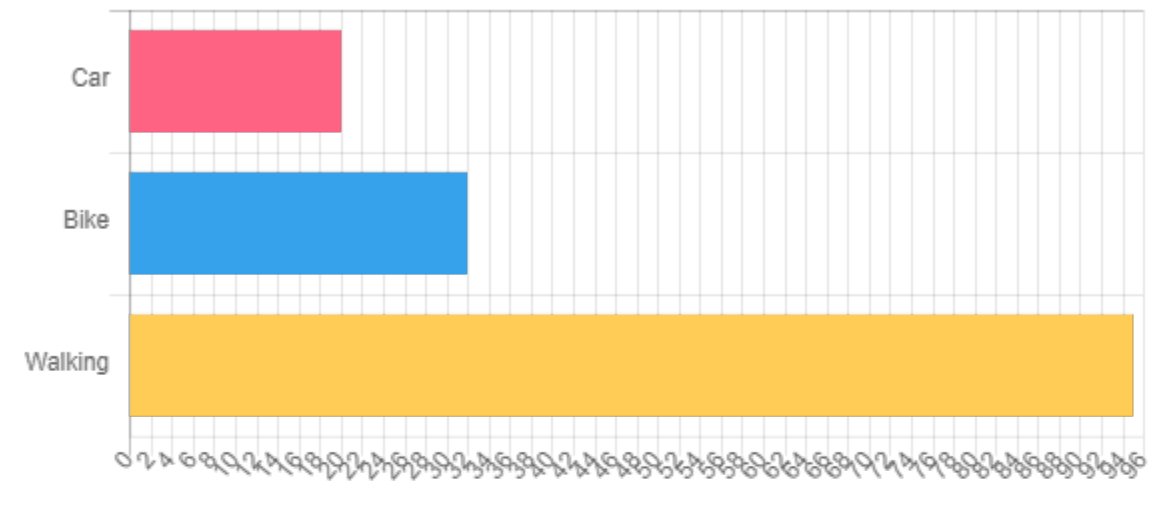

Chart.js - Base Example

Chart.js - Changing X Axis Step Size

Chart.js - Setting maintainAspectRatio = false and Setting Parent Width/Height