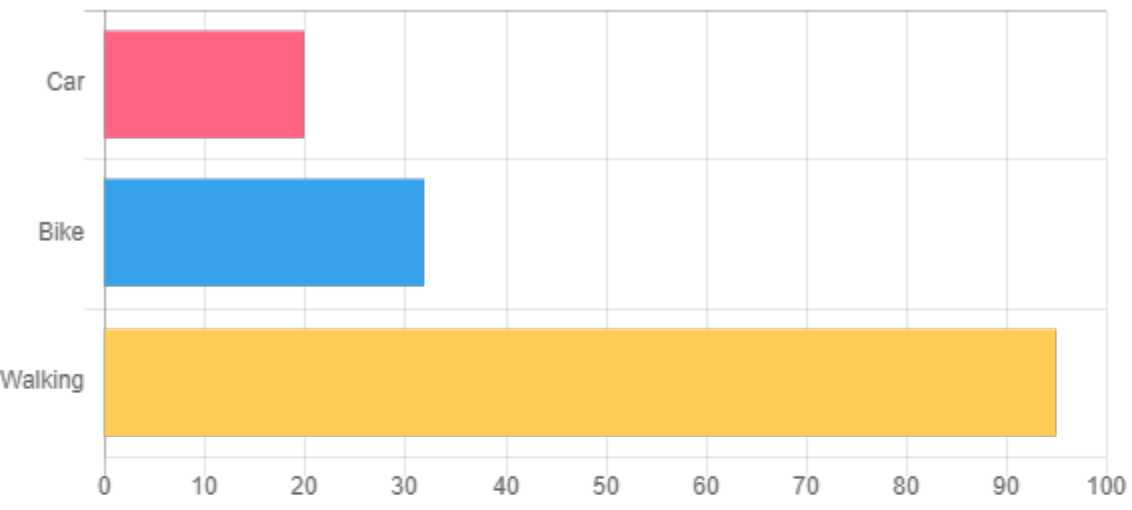

Chart.js - Base Example

Chart.js - Changing X Axis Step Size

Chart.js - Setting maintainAspectRatio = false and Setting Parent Width/Height